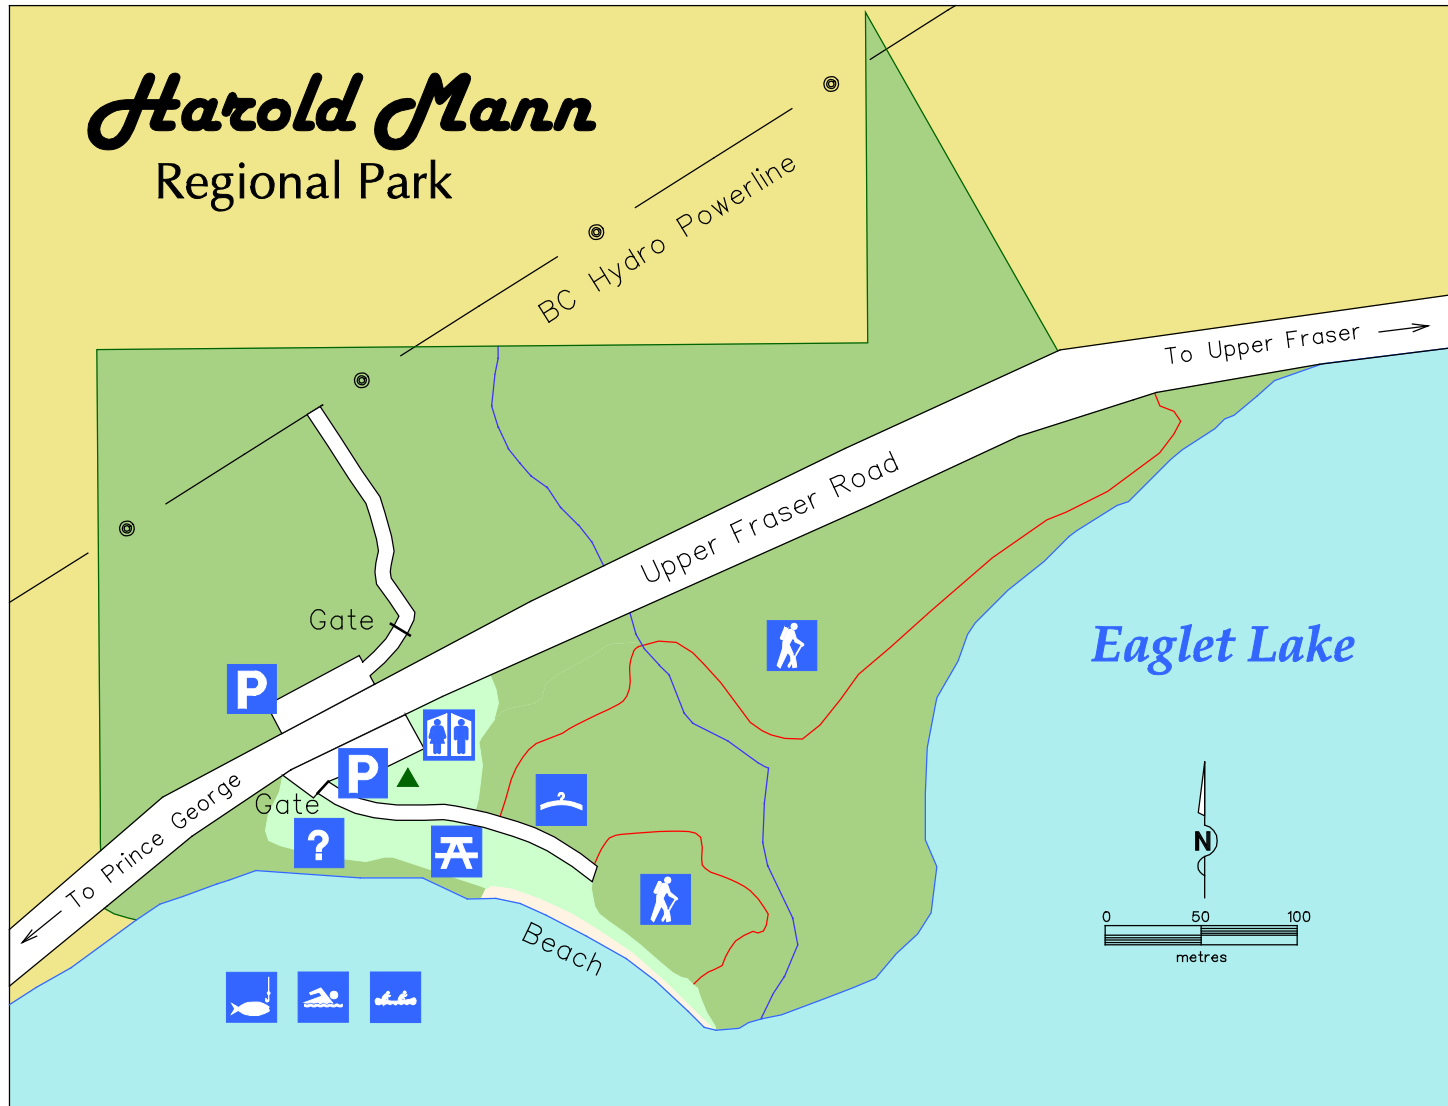

Harold Mann Regional Park

-  Parking
-  Picnic Tables with Fire Pits
-  Hiking
-  Change Rooms
-  Swimming
-  Canoeing
-  Fishing
-  Information
-  Rest Rooms
-  Monument
-  Trail
-  Creek
-  Grass Area
-  Forested