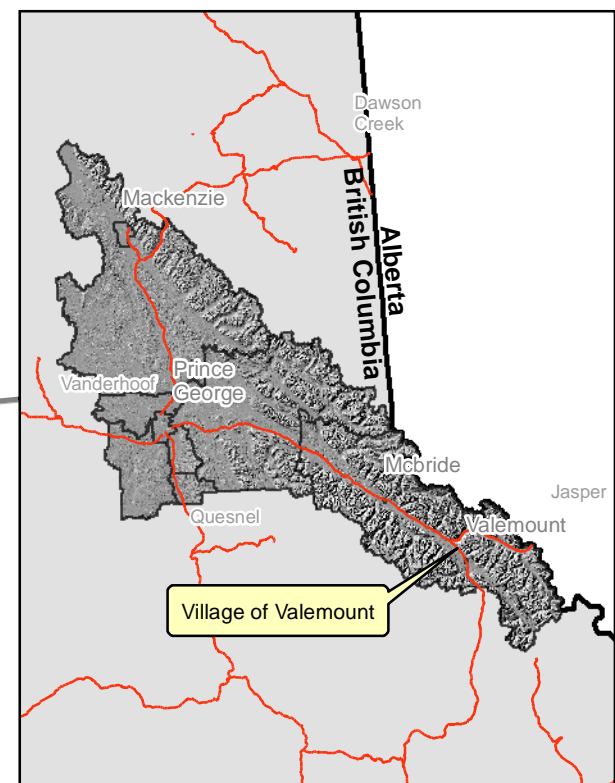

Village of Valemount

REGIONAL DISTRICT
of Fraser-Fort George

- Railways
- Roads
- District Lots
- Parcels
- Waterbodies
- Parks/Protected Areas
- Village of Valemount

DL 5707

DL 5064

DL 7356

DL 5708

DL 9778

DL 6331

DL 7357

DL 7355

DL 7354

DL 8357

DL 8356

DL 8358

DL 8353

DL 8351

DL 8352

DL 7138

DL 7140

DL 7139

DL 7363

DL 7137

DL 7136

DL 7135

DL 7134

DL 7133

DL 7132