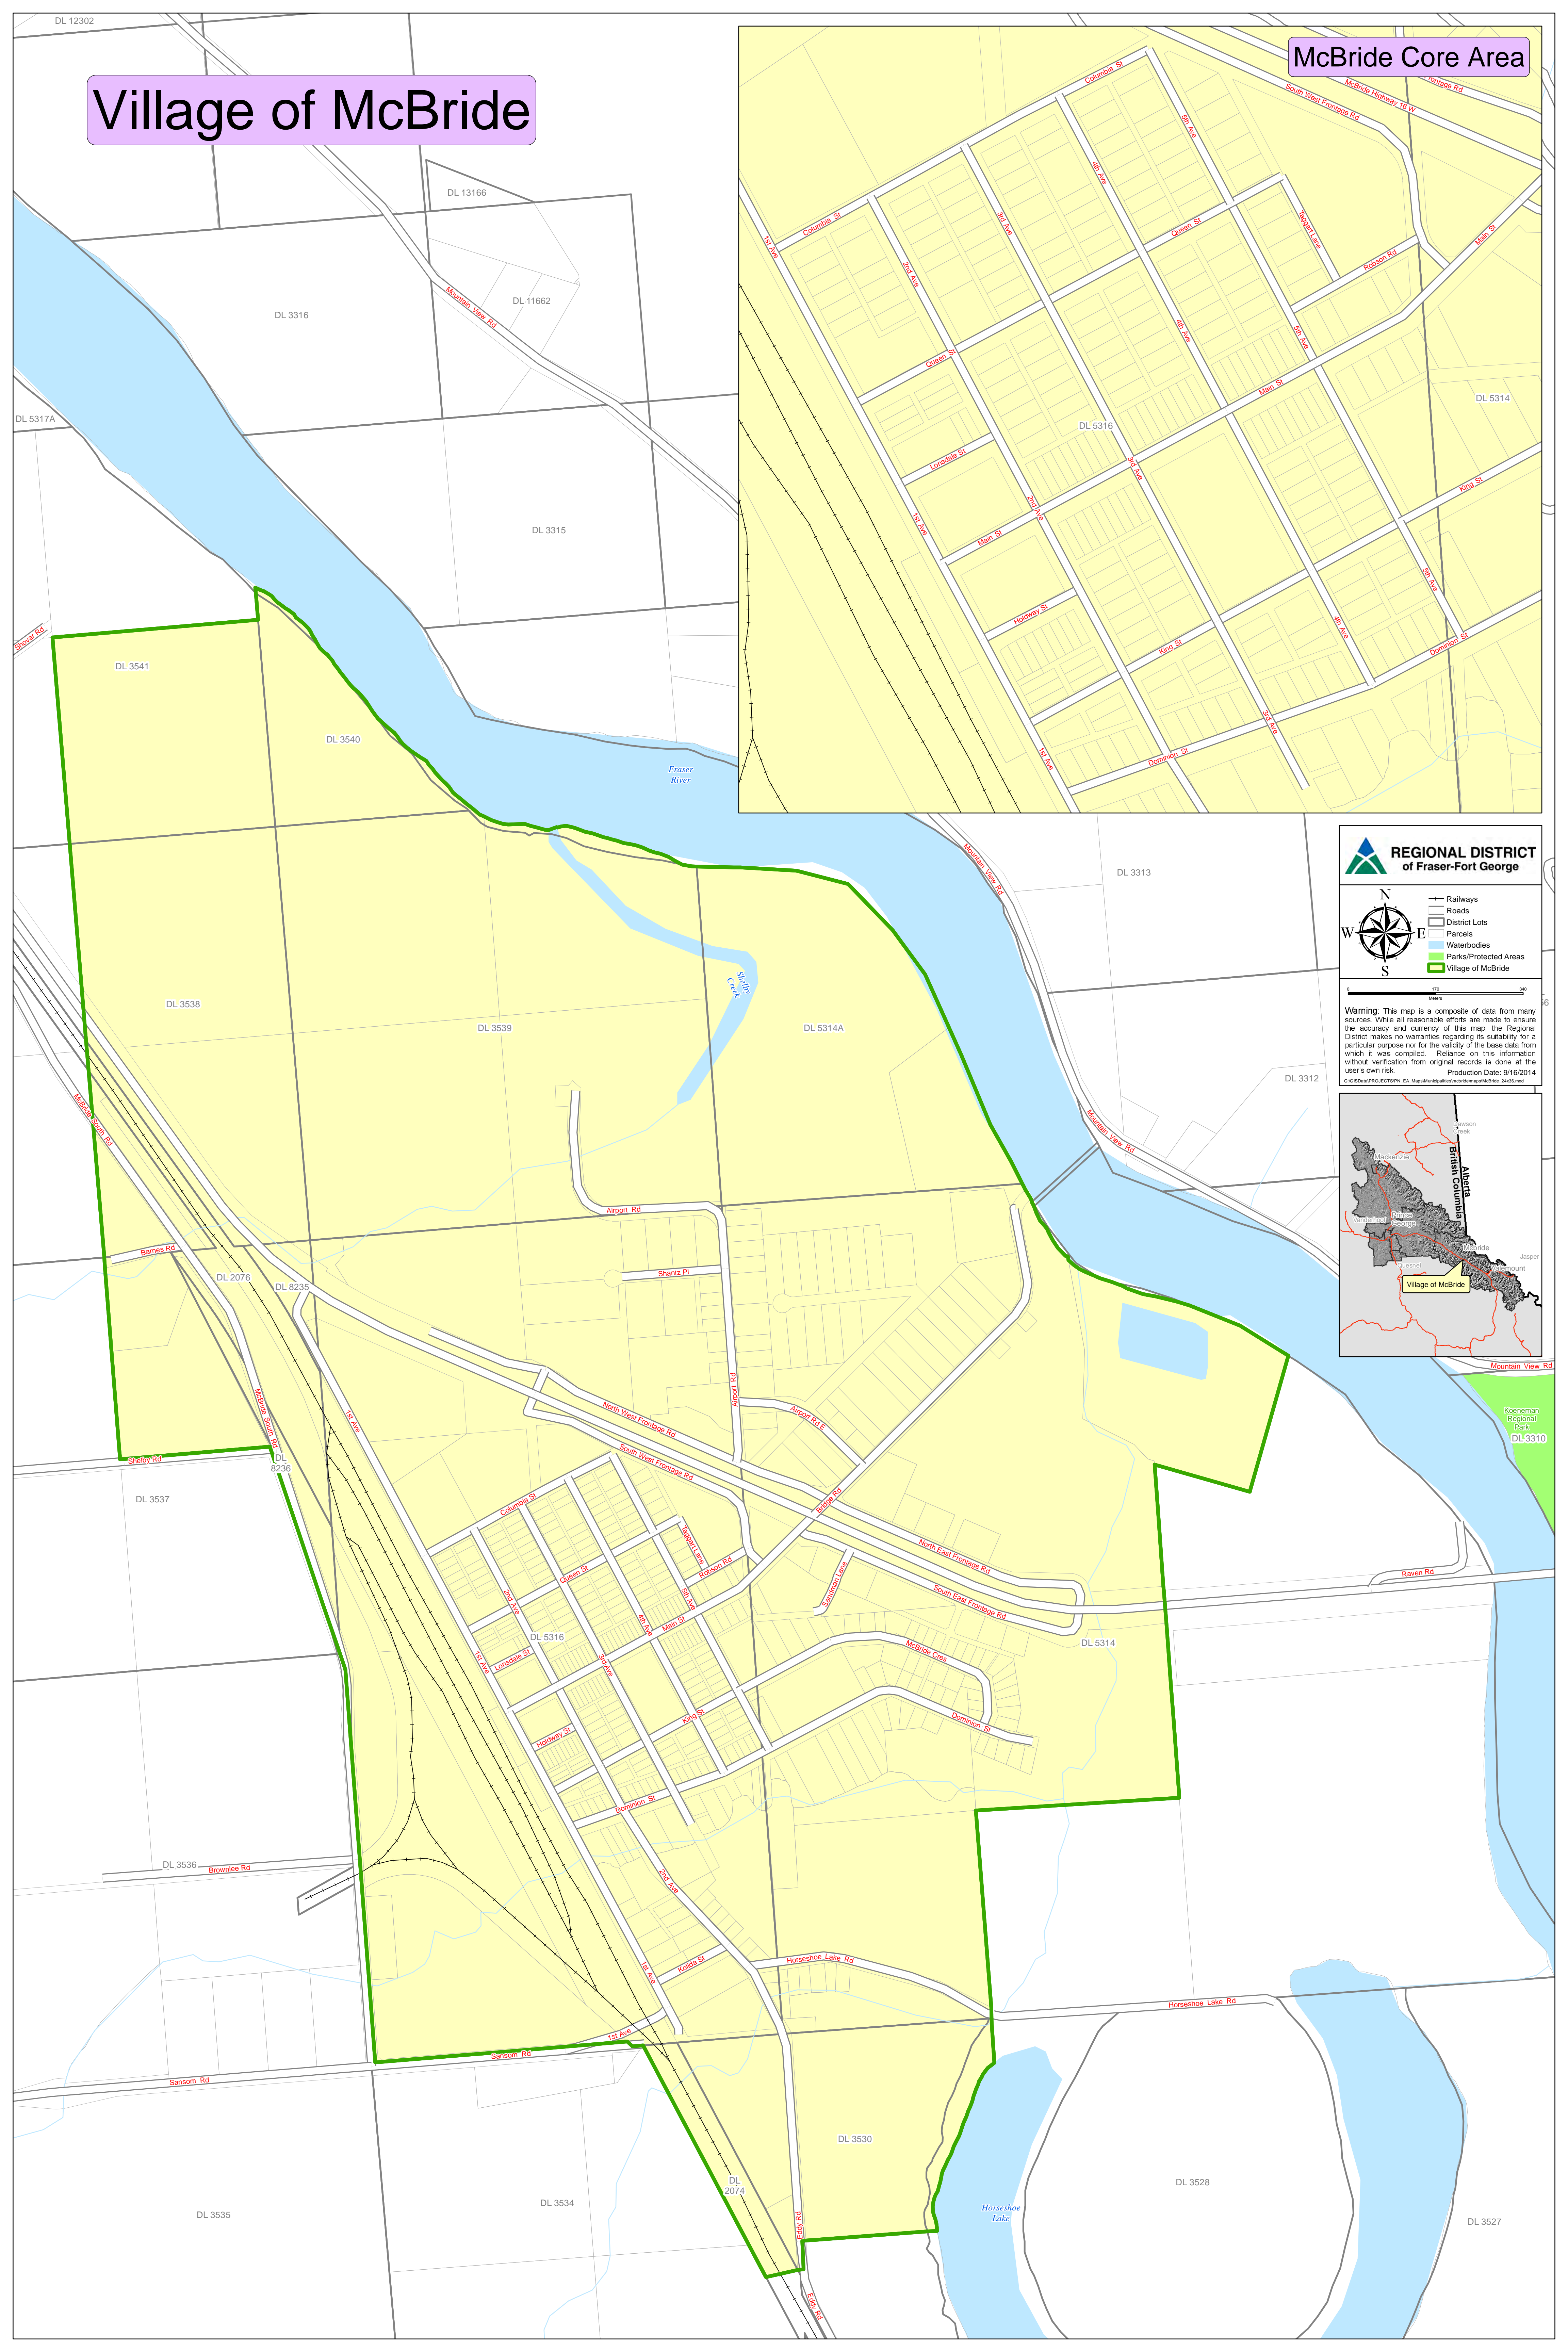

Village of McBride

McBride Core Area

REGIONAL DISTRICT of Fraser-Fort George

- Railways
- Roads
- District Lots
- Parcels
- Waterbodies
- Parks/Protected Areas
- Village of McBride

McBride Regional Park
DL 3310