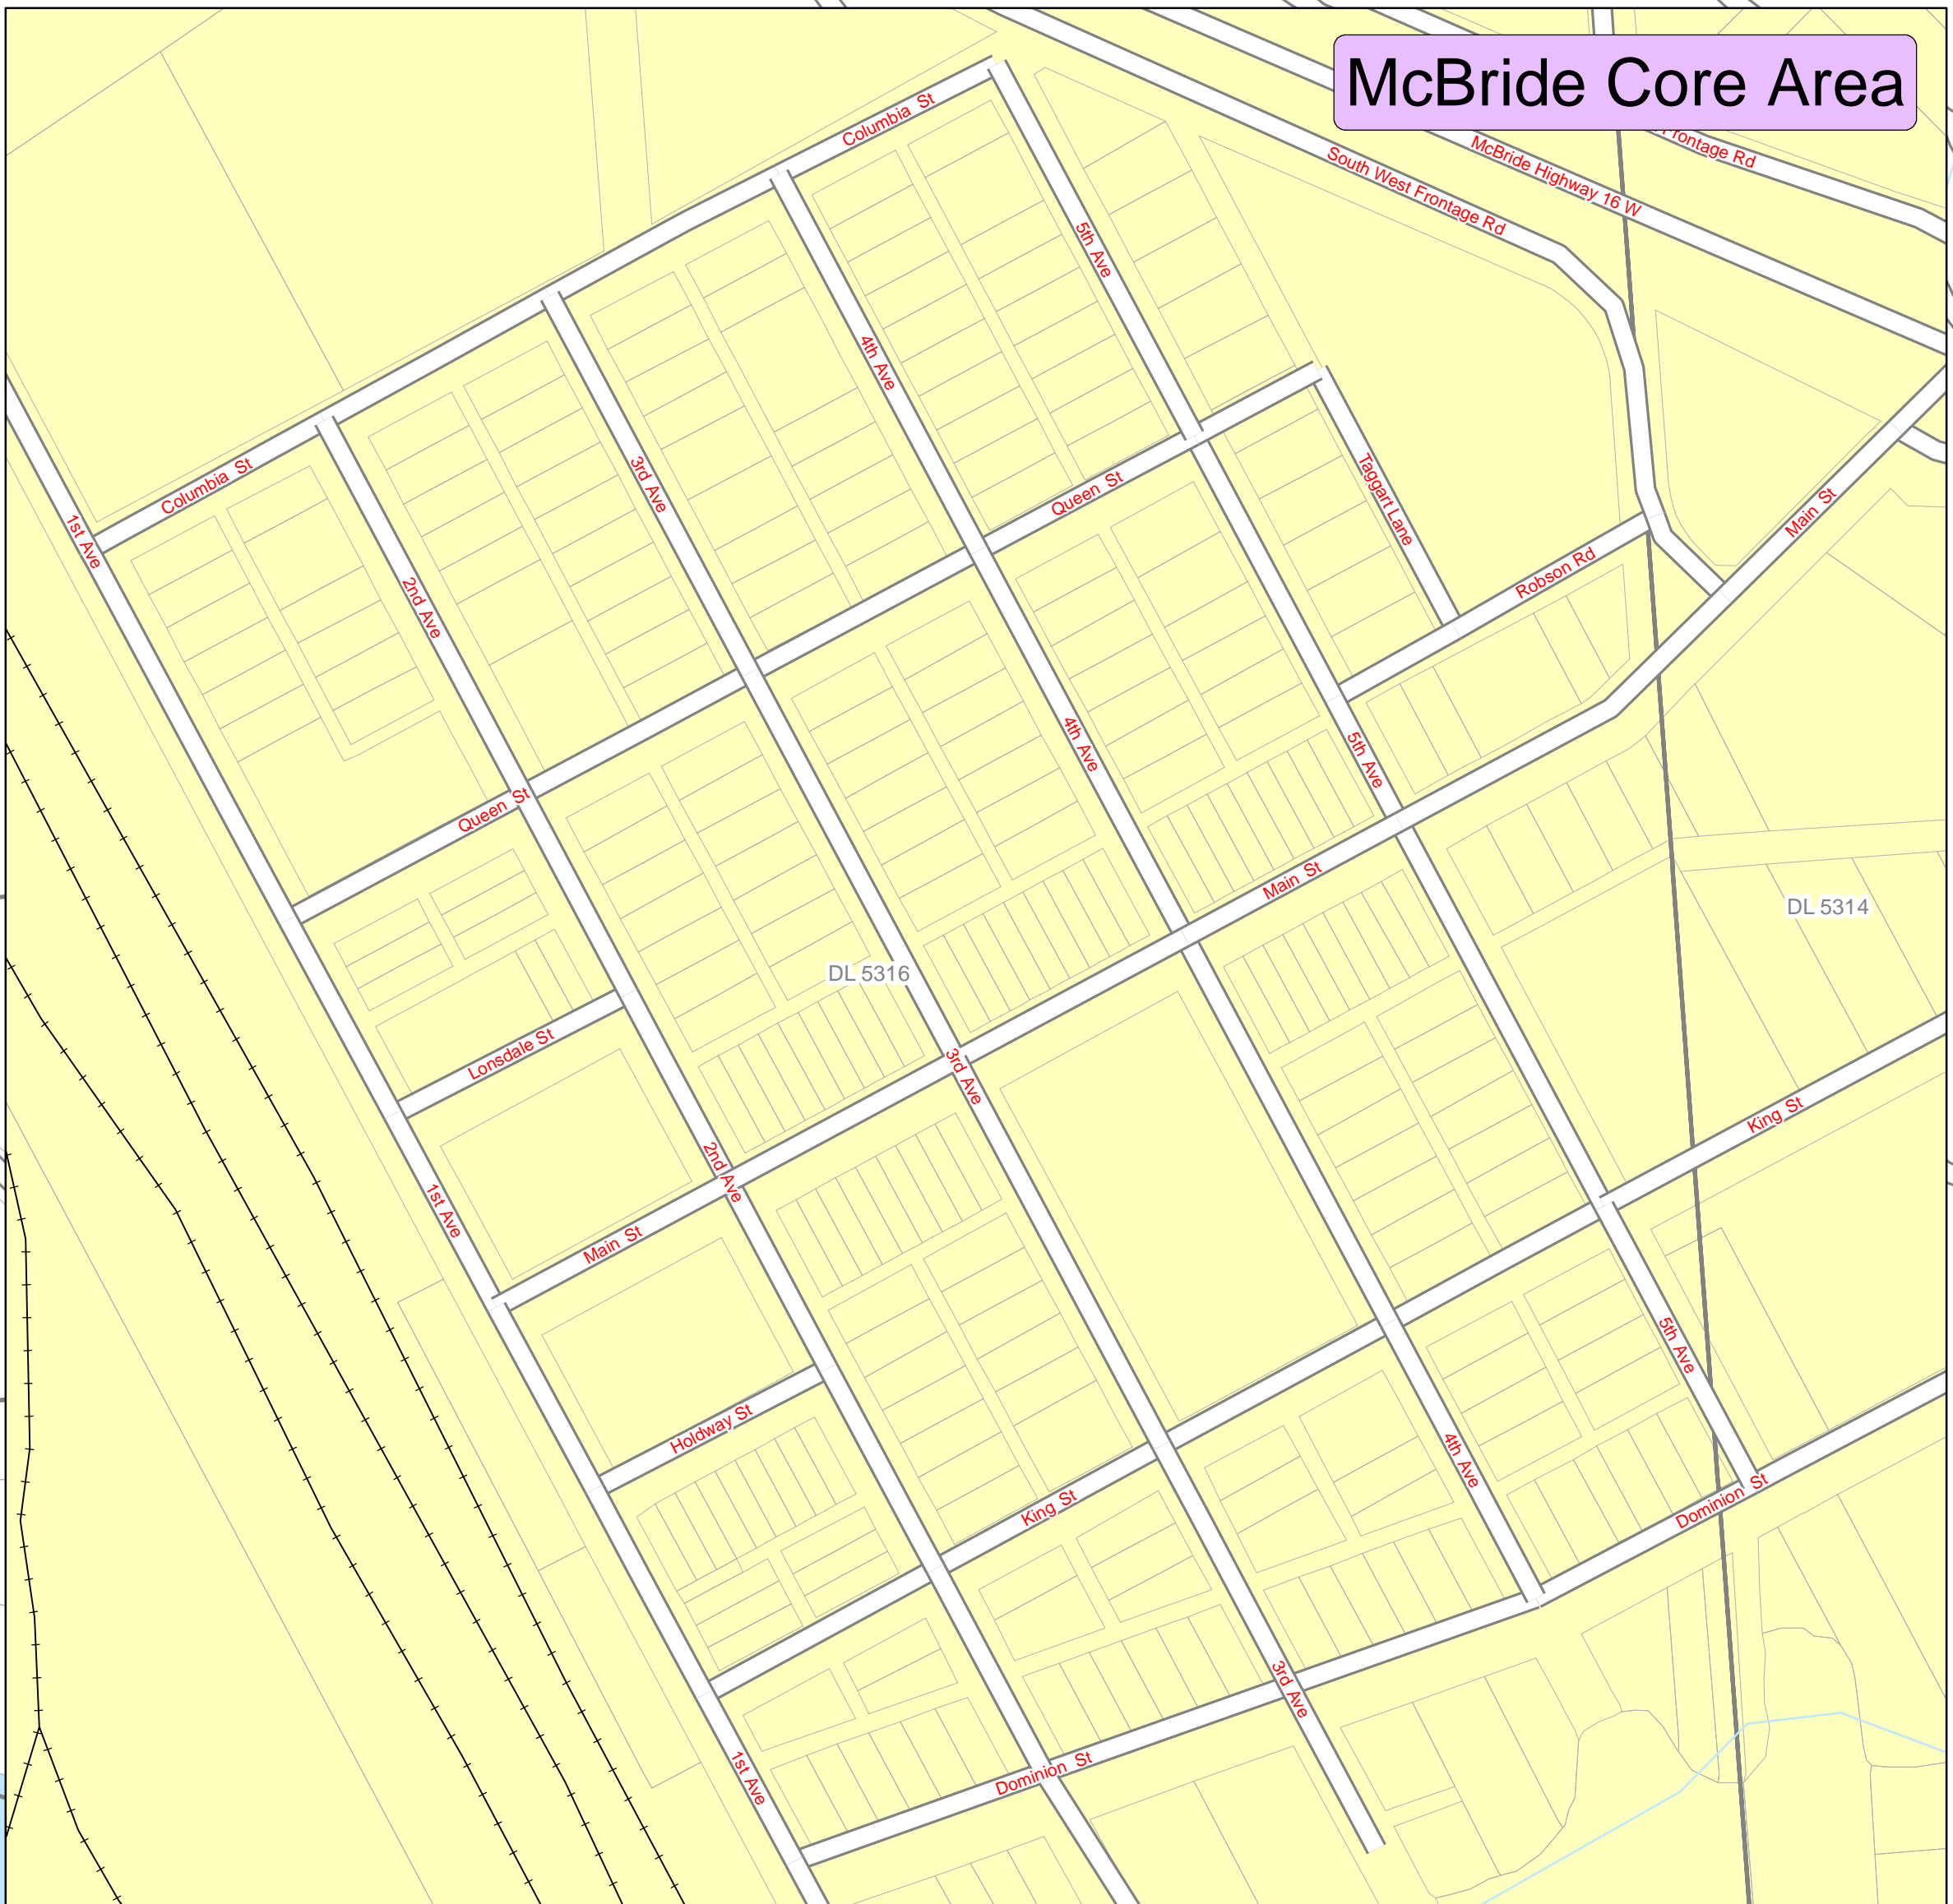

Village of McBride

McBride Core Area

REGIONAL DISTRICT of Fraser-Fort George

- Railways
- Roads
- District Lots
- Parcels
- Waterbodies
- Parks/Protected Areas
- Village of McBride

McBride Regional Park
DL 3310